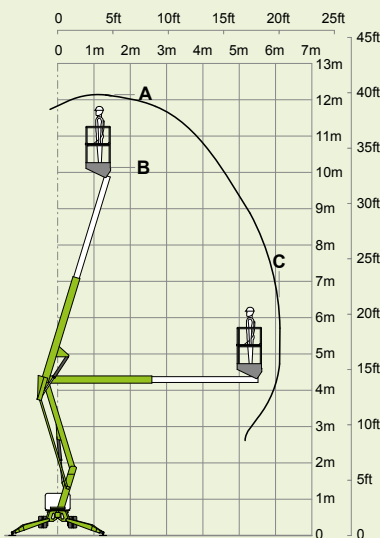

niftylift

TD34T

(A) 40ft

(B) 33ft 6in

(C) 20ft

500lbs

3ft 7in x 2ft 2in

(D) 6ft 3in

(F) 3ft 7in

(G) 11ft 8in

(J) 13ft

1mph

60%
31°

4080lbs

13%
7.6°

niftylift
1525 S. Buncombe Road,
Greer, SC - 29651
United States
1-800-643-8954
usasales@niftylift.com
www.niftylift.com