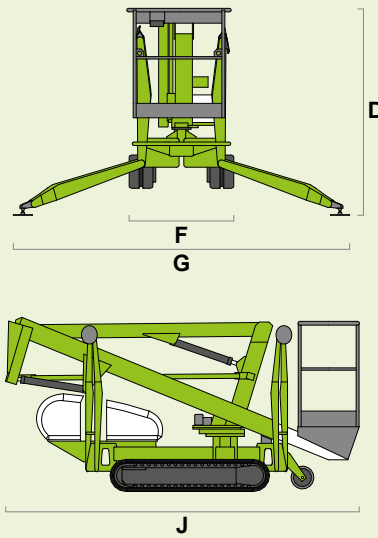

niftylift

TD34T

(A) 40ft

(B) 33ft 6in

(C) 20ft

500lbs

3ft 7in x 2ft 2in

(D) 6ft 3in

(F) 3ft 7in

(G) 11ft 8in

(J) 13ft

1mph

60%
31°

4080lbs

13%
7.6°

niftylift
1525 S. Buncombe Road,
Greer, SC - 29651
United States
1-800-643-8954
usasales@niftylift.com
www.niftylift.com